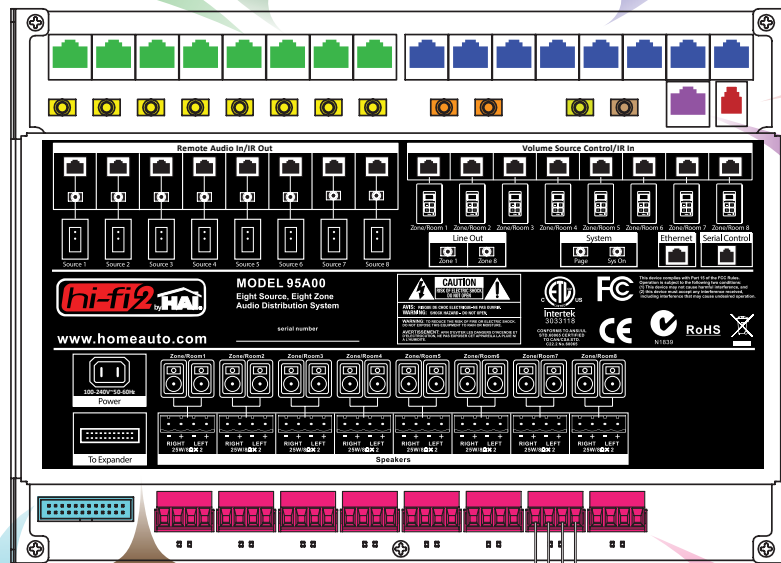

ETHERNET NETWORK PORT

Communicate with IP devices on the network. Free iOS app for controlling with iPhone, iPad, and iPod Touch.

POWER SUPPLY INPUT
100-240V~50-60Hz; Power cable supplied.

HI-FI 2 EXPANSION BOARD

Connect the Hi-Fi 2 Expansion Board via a supplied expansion cable to add an additional 8 zones to your Hi-Fi 2 audio system.

ZONE SPEAKERS

Total of 8 on the main board. Use 8-Ohm speakers and 16-gauge speaker wire (4-conductor stranded suggested for neat installation).

Leviton Manufacturing Co., Inc. Security & Automation

4330 Michoud Blvd, New Orleans, LA, 70129
Telephone: 1-800-229-7256 • Fax: 1-800-253-2955
Tech Line: 504-736-9810 x 1

Visit our Website at: www.leviton.com

© 2013 Leviton Manufacturing Co., Inc. All rights reserved.