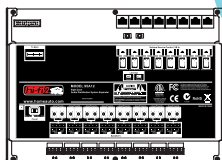

POWER SUPPLY INPUT
100-240V~50-60Hz; Power cable supplied.

Part #95A12-1/-2

HI-FI 2 EXPANSION BOARD

Connect the Hi-Fi 2 Expansion Board via a supplied expansion cable to add an additional 8 zones to your Hi-Fi 2 audio system.