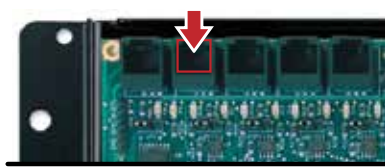

Technical Data Sheet

Hi-Fi 2, 8 Source, 8 Zone

95A00-1 / 95A00-2

CONTROLLER (OPTIONAL)

Connect to controller or other serial port device. With a controller select zone and source and control volume and power from an OmniTouch Touchscreen or via controller program.