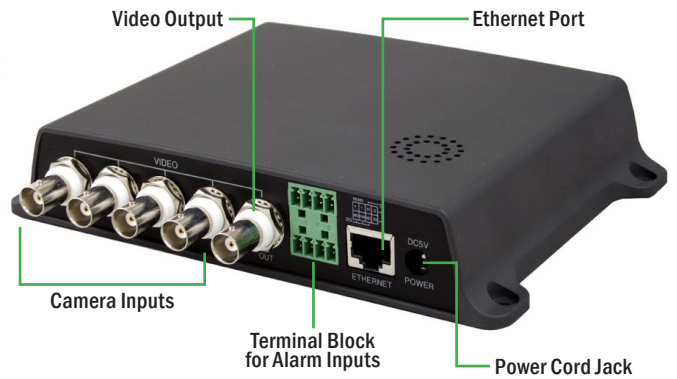

HAI's 4-Channel Network Digital Video Recorder (NDVR) is the perfect tool to monitor the safety and security of your home. Keep an eye on who is at the front door, what is going on by the pool, or check on specific rooms while you are at home or away.

**FEATURES**

- Each NDVR can monitor up to four camera views of your home

---

- Connects to any analog surveillance camera

---

- Review recordings on or off site

---

- Use multiple NDVRs to view live and recorded video of up to 16 cameras

---

- Can be applied stand-alone or with an HAI home control system

**MORE ONLINE:**  

**FRONT VIEW**

**REAR VIEW**

The NDVR connects to any analog surveillance camera, including HAI's Indoor Dome Camera and HAI's Day/Night Color Bullet Camera. Cameras can be viewed over the Internet on a Windows-based PC.

### Technical Specs

Dimensions	5.875"x 7.0"x 1.375"
Composites Inputs	4
Composite Outputs	1
Operating System	Embedded LINUX
Video Compression	MPEG-4
Resolution	up to 720x480 @ 30fps
Hard Drive	80GB
Memory Expandability	USB 2.0 Port
Two-Way Audio	Yes
Static & Dynamic IP Support	Yes
RS232 & RS485 Support	Yes
Alarm Input	Yes
Relay Outputs	2