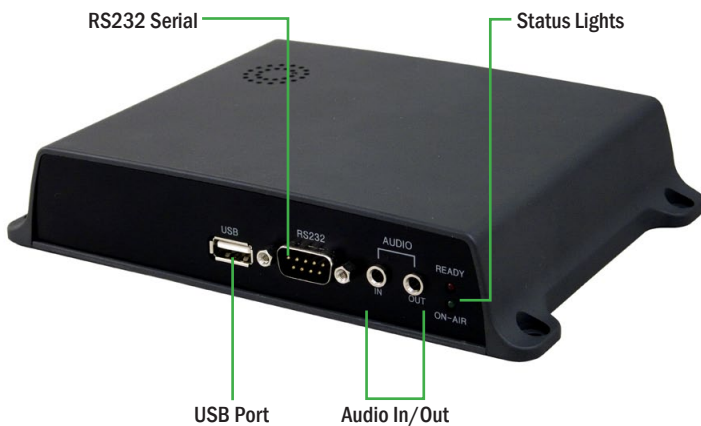

---

- Can be applied stand-alone or with an HAI home control system

**MORE ONLINE:**  

**FRONT VIEW**

**REAR VIEW**

The NDVR connects to any analog surveillance camera, including HAI's Indoor Dome Camera and HAI's Day/Night Color Bullet Camera. Cameras can be viewed over the Internet on a Windows-based PC.

The NDVR is designed for wall mounting or with an optional mounting plate available from HAI.

### Technical Specs

Dimensions	5.875"x 7.0"x 1.375"
Composites Inputs	4
Composite Outputs	1
Operating System	Embedded LINUX
Video Compression	MPEG-4
Resolution	up to 720x480 @ 30fps
Hard Drive	80GB
Memory Expandability	USB 2.0 Port
Two-Way Audio	Yes
Static & Dynamic IP Support	Yes
RS232 & RS485 Support	Yes
Alarm Input	Yes
Relay Outputs	2