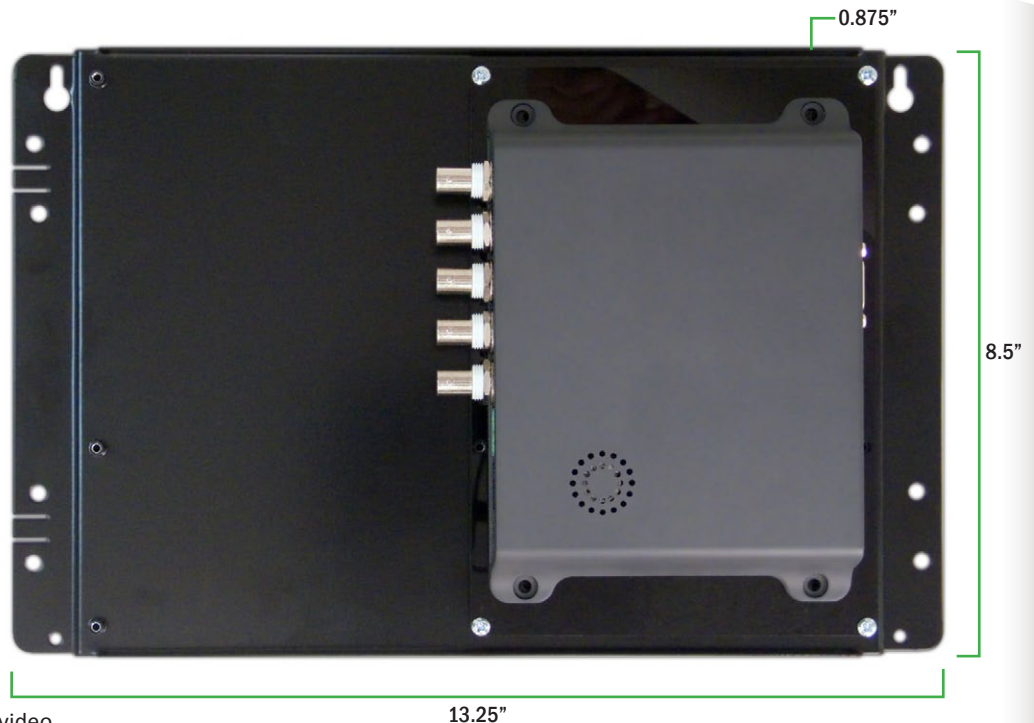

TOP VIEW (ON OPTIONAL MOUNTING PLATE, PART NUMBER 68A04-1)

NDVR Dimensions

5.875"x 7.0"x 1.375"

Wiring Information

- Cat5 for network
- BNC connections for composite video
- Shielded cable required for two-way audio